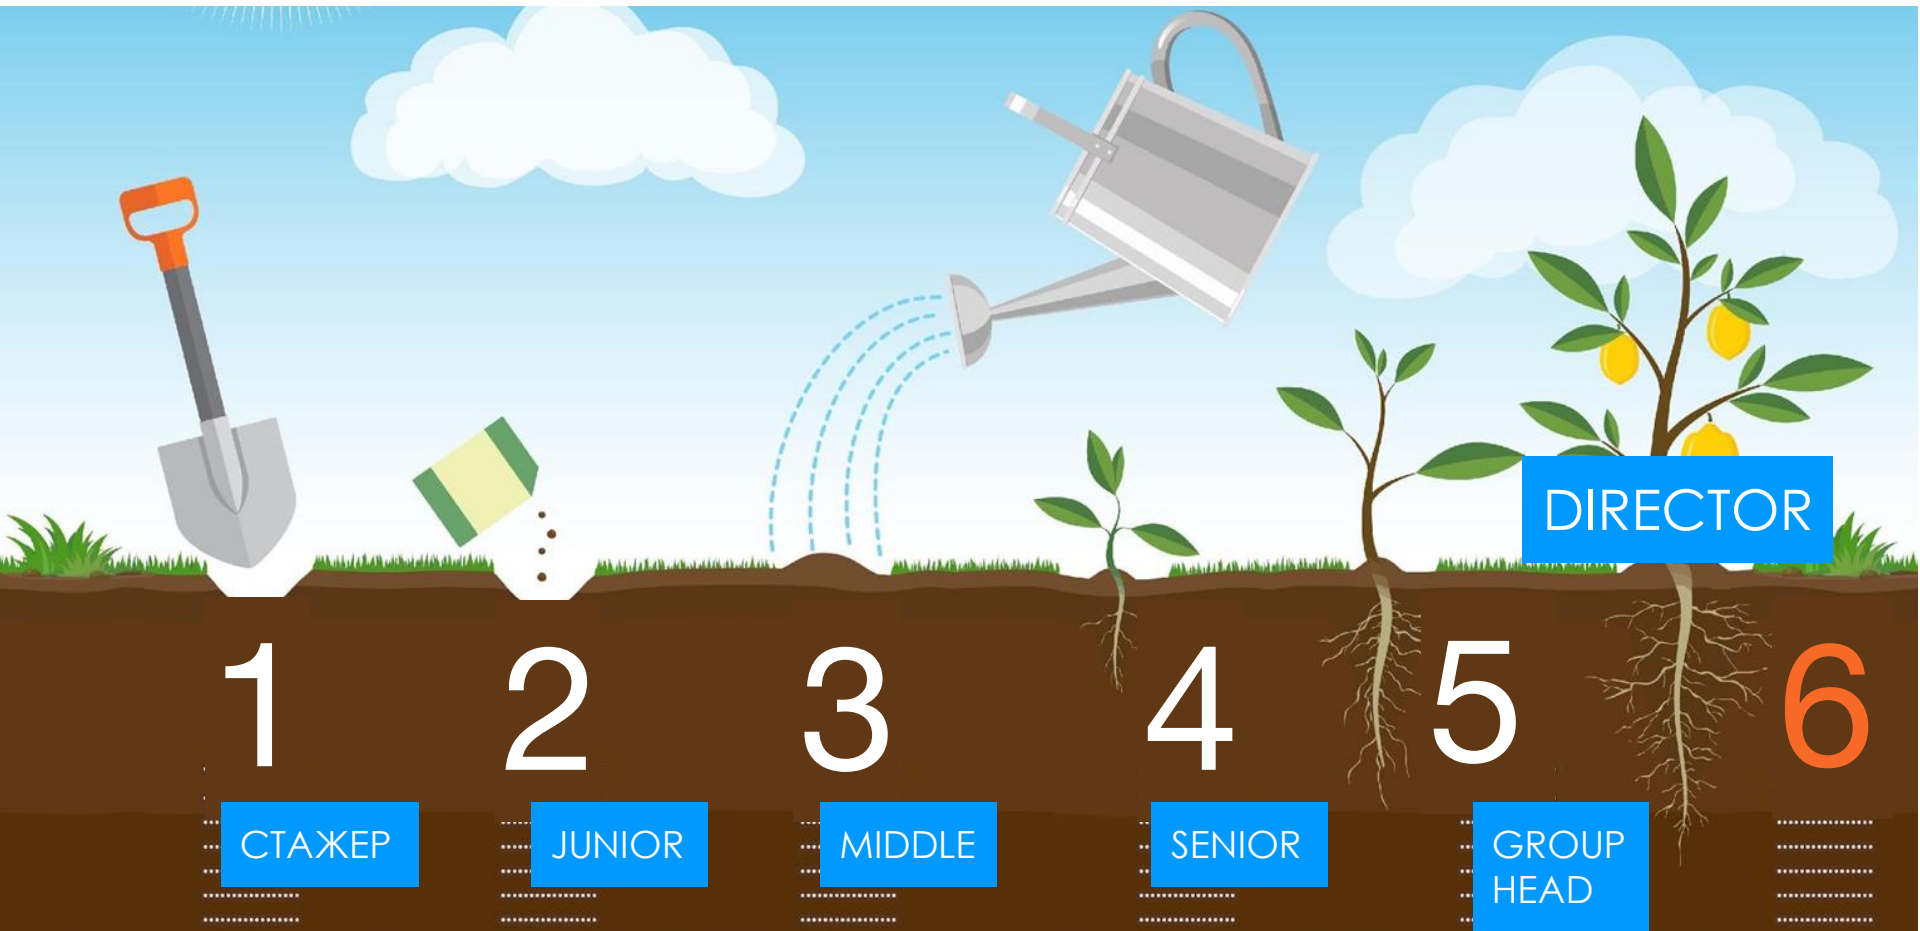

The background is black with several jagged, glowing purple and white lightning bolts striking downwards from the top. The bolts are positioned around the central text, with one large bolt on the left and another on the right, and several smaller ones scattered in the upper half of the frame.

Здоровье:

ДМС (после 6 мес.)

спортзал в офисе

психотерапия онлайн (3 сессия бесплатно)

Обучение:

онлайн-библиотека

Skyeng

внутренние воркшопы